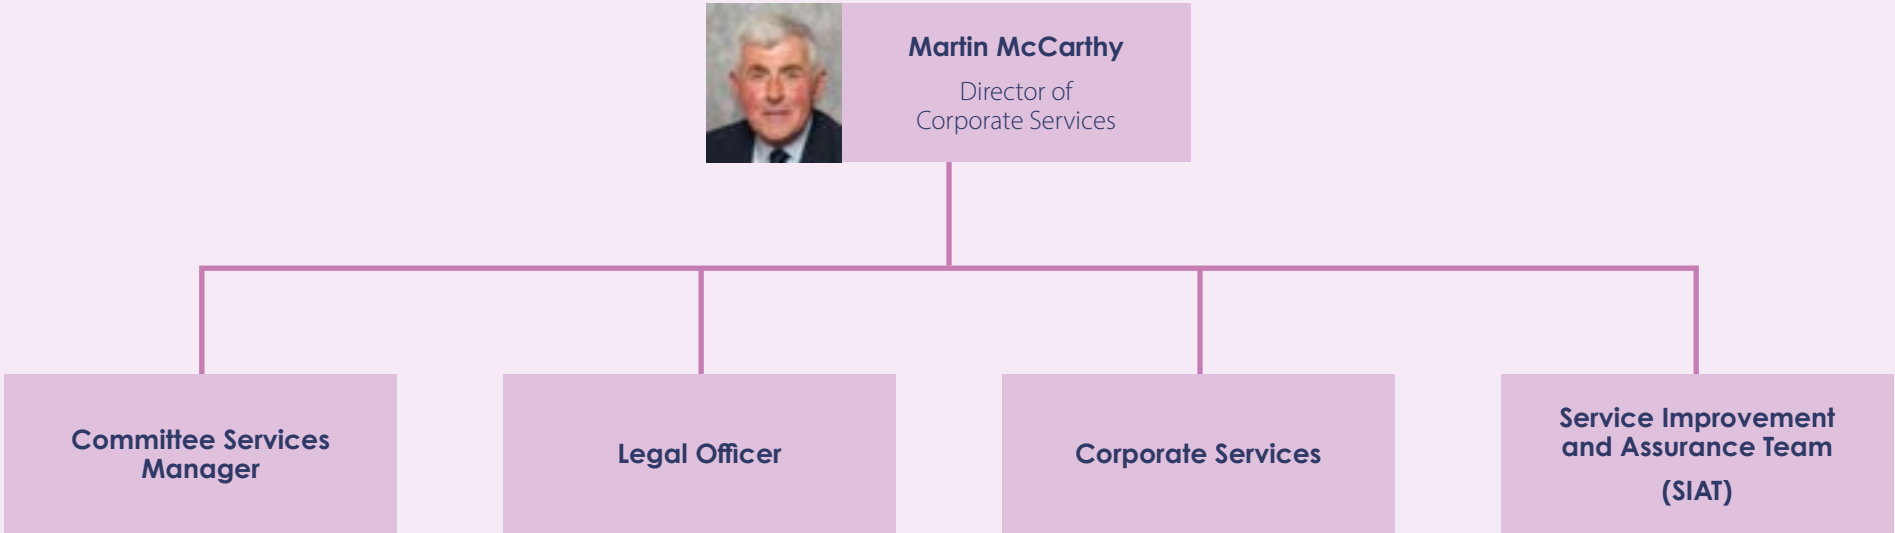

Legal and Governance

All of the boxes above contain links to further information. Clicking on any box will lead directly to the additional information such as responsibilities and contact details.